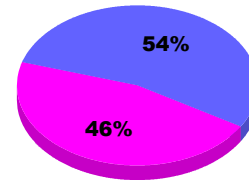

## MEMBERSHIP

**Membership Results**  
2012-2013

**Membership**  
2011-2012

Month	Net Memb Goal	Actual New Memb	Actual Dropped Memb	Gain/Loss of Memb	Gain/Loss of Memb
Jul/Aug/Sep		17	-37	-20	-24
<b>Totals</b>		<b>17</b>	<b>-37</b>	<b>-20</b>	<b>-24</b>

### Membership Results 2012-2013

Goal, New, Dropped, Gain/Loss

Legend: Goal (cyan), Actual (green), Dropped (yellow), Gain Loss (magenta)

### Comparison of Membership Gain/Loss

Current Year Compared to the Previous Year

Legend: Current Year (cyan), Previous Year (green)

### Gender Comparison 2012-2013

Jul/Aug/Sep

Legend: Male (blue), Female (magenta)